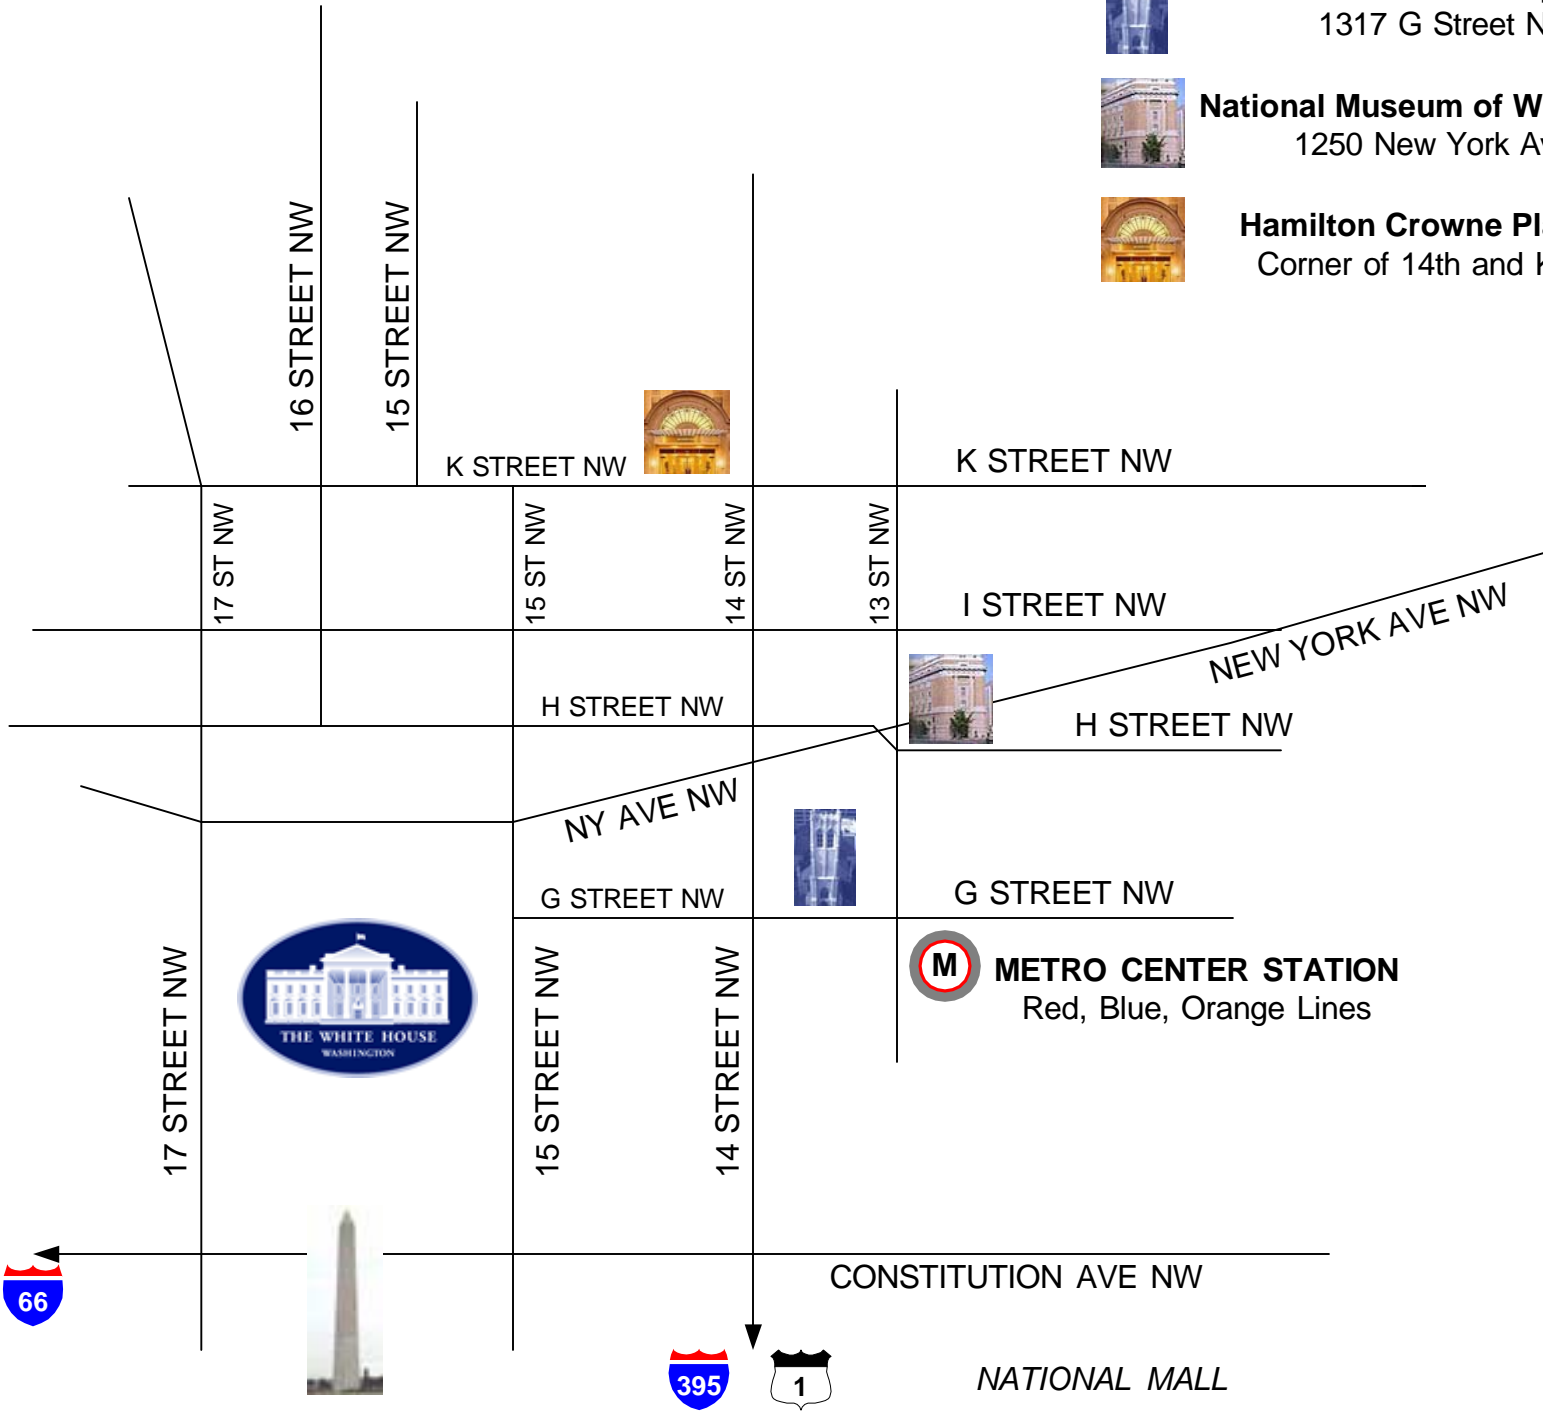

The Church of the Epiphany
1317 G Street NW

National Museum of Women in the Arts
1250 New York Avenue NW

Hamilton Crowne Plaza Hotel
Corner of 14th and K Streets

METRO CENTER STATION
Red, Blue, Orange Lines

CONSTITUTION AVE NW

NATIONAL MALL

17 STREET NW

16 STREET NW

15 STREET NW

K STREET NW

K STREET NW

17 ST NW

15 ST NW

14 ST NW

13 ST NW

I STREET NW

H STREET NW

H STREET NW

NEW YORK AVE NW

NY AVE NW

G STREET NW

G STREET NW

15 STREET NW

14 STREET NW

METRO CENTER STATION
Red, Blue, Orange Lines

THE WHITE HOUSE
WASHINGTON

395

1